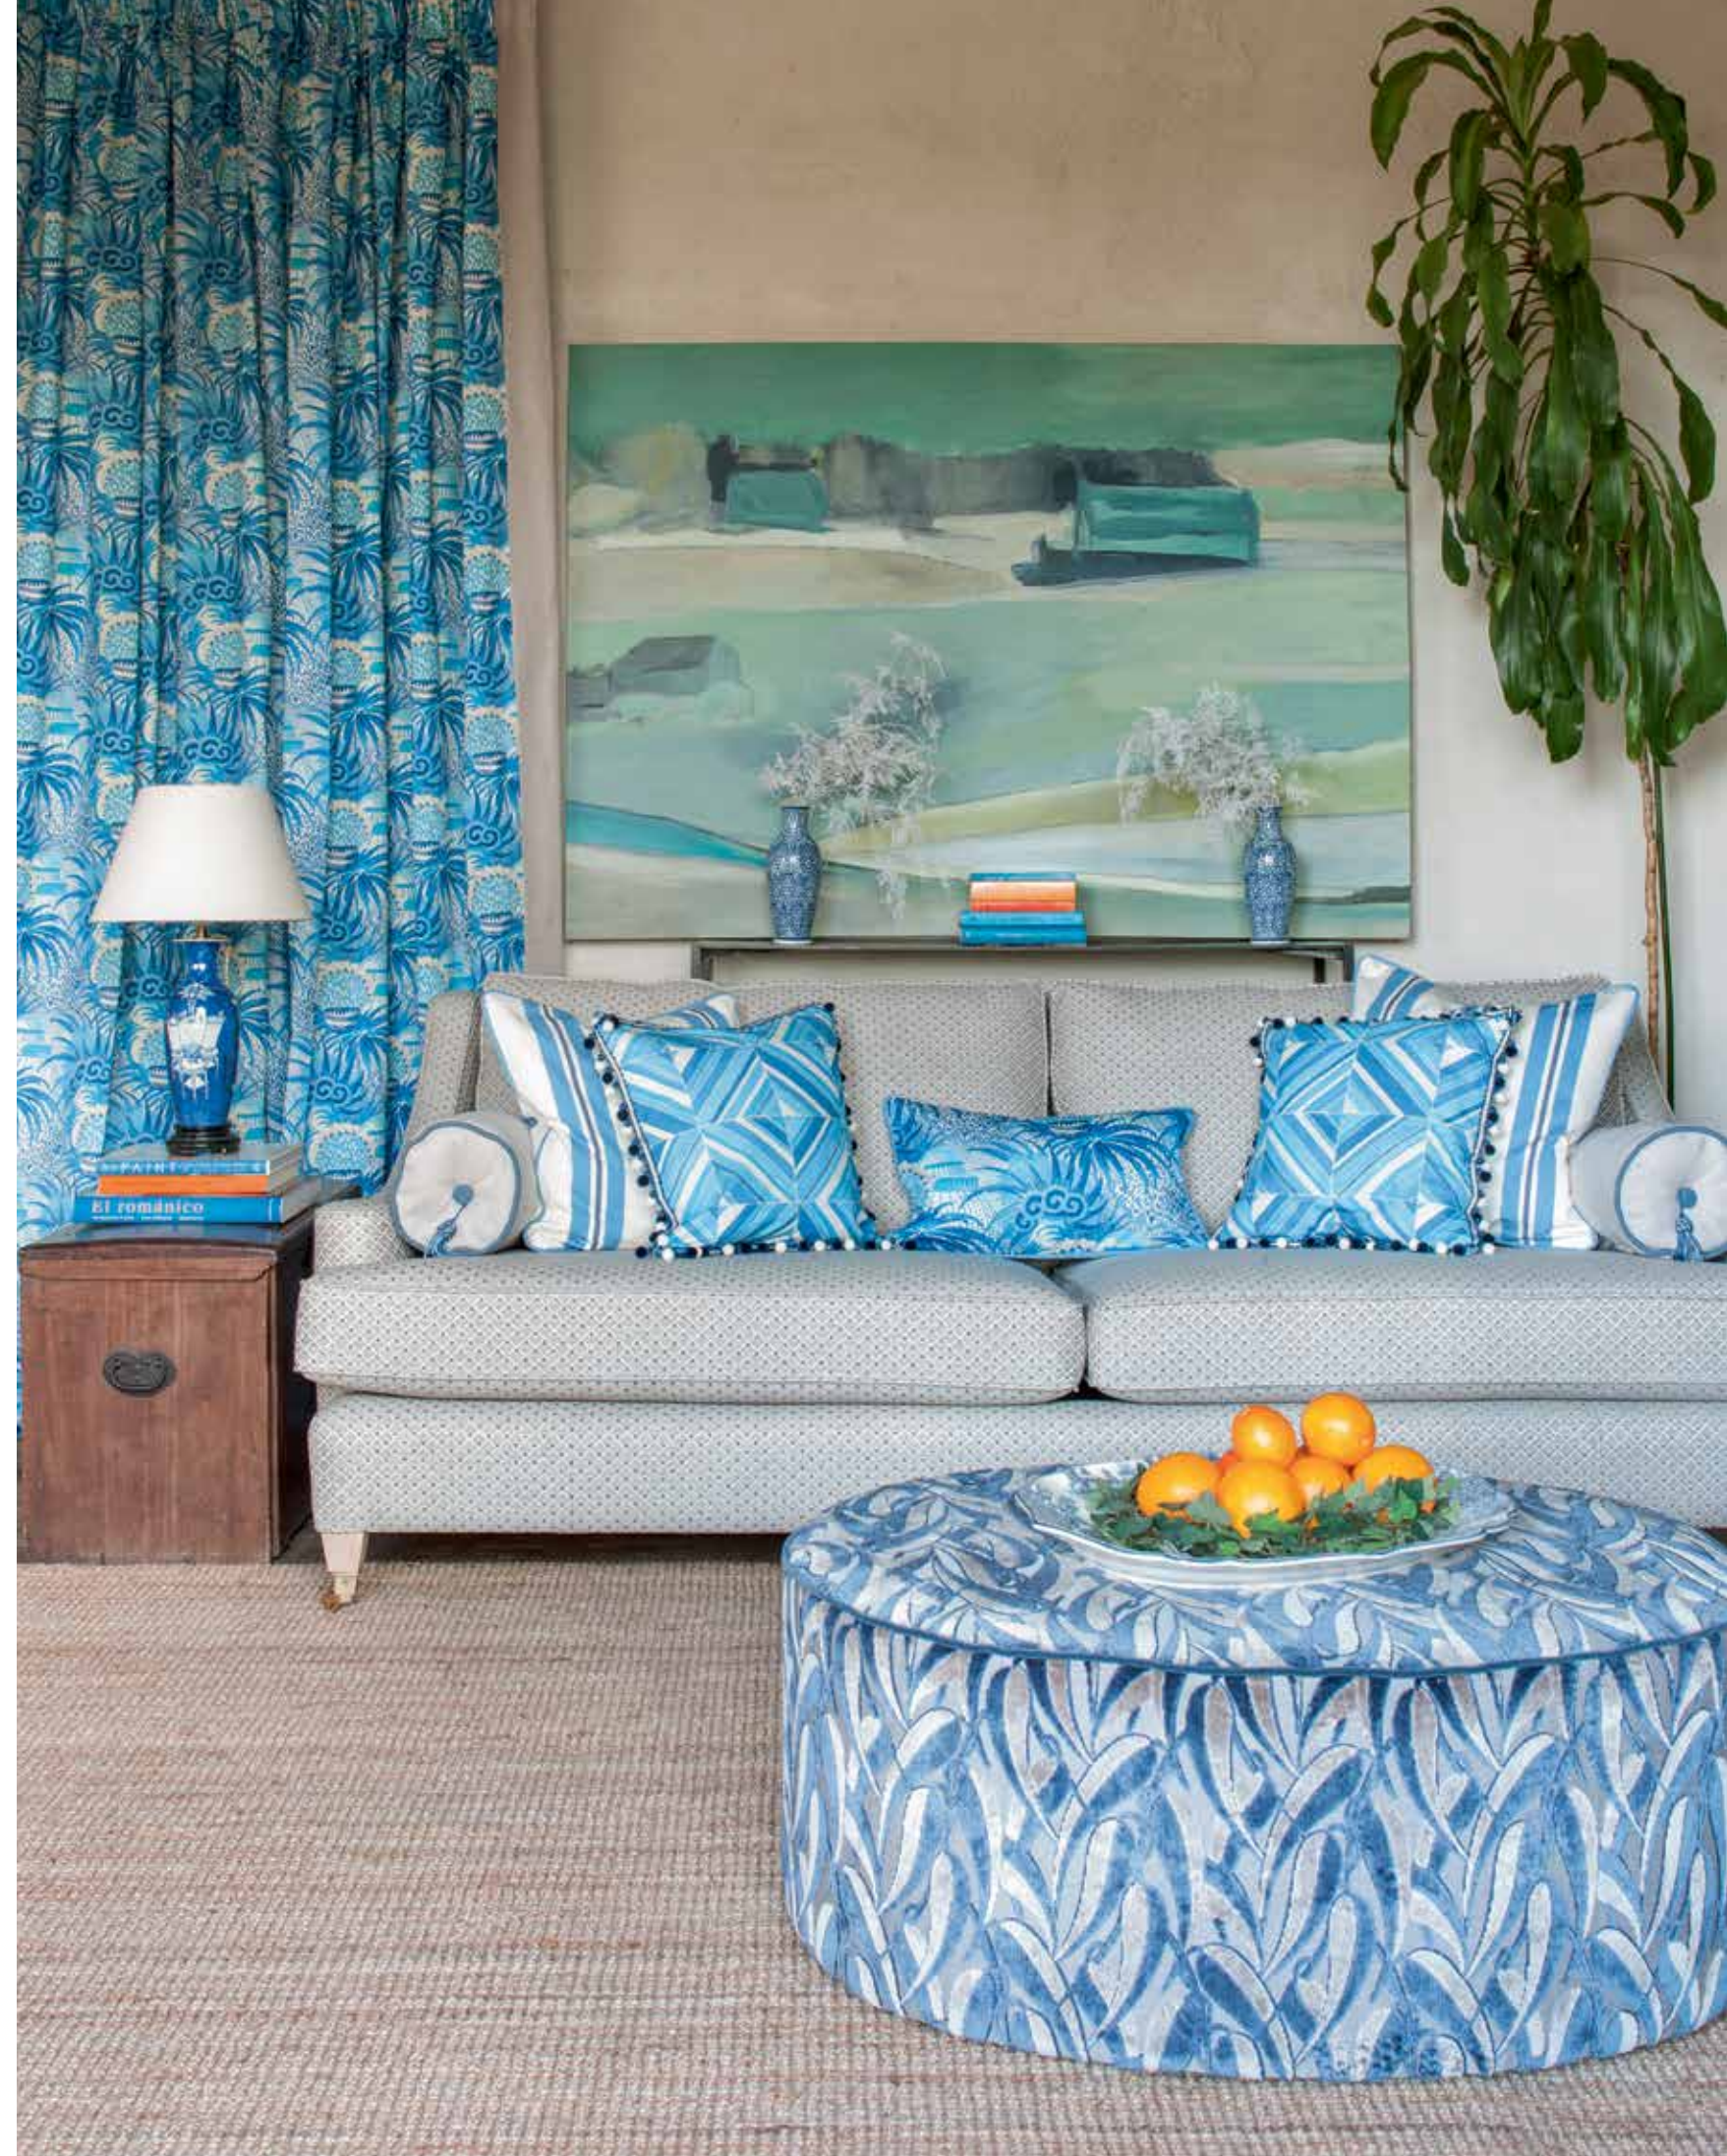

PEPE PEÑALVER

RIVIERA

An absolute explosion of light and colour, with a tropical style, this collection is the vivid reflection of the flamboyant vibe of the South of France during the jazz era of the '20s. An incomparable capability to fill every space with the brightness of the Sun, the power of the Sea and the artistic spirit of the Music.