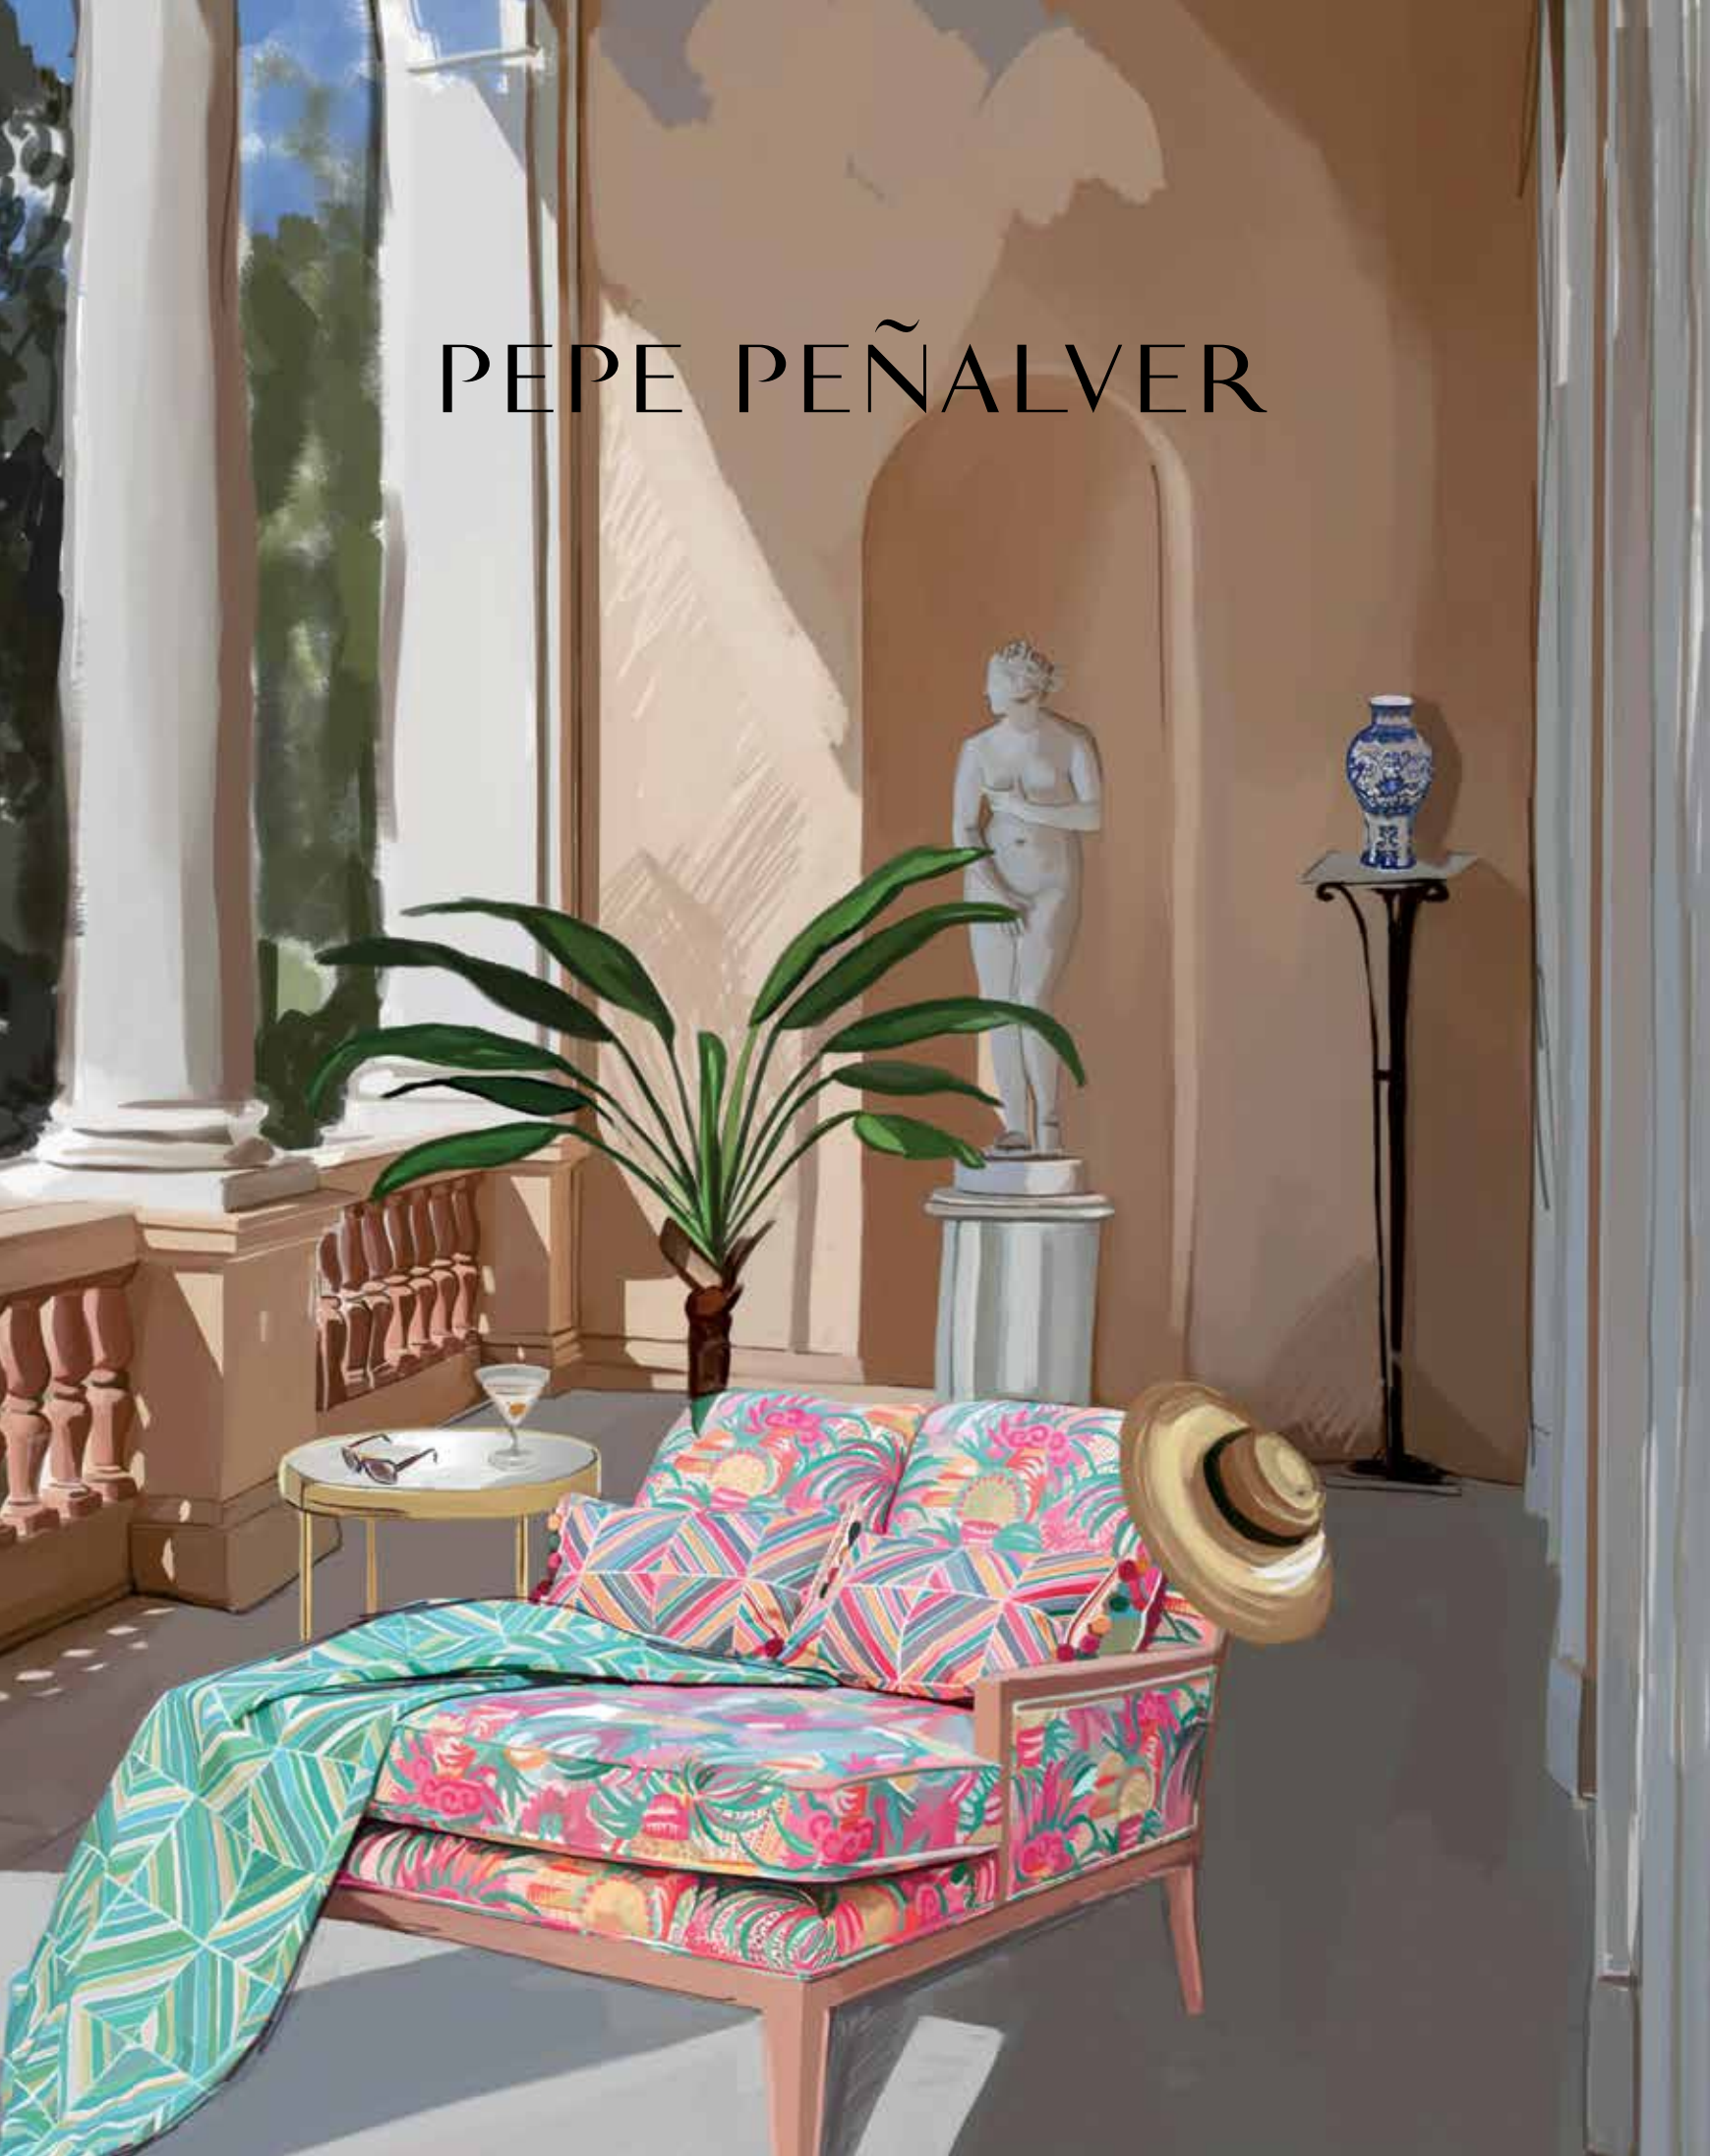

PEPE PEÑALVER

RIVIERA

An absolute explosion of light and colour, with a tropical style, this collection is the vivid reflection of the flamboyant vibe of the South of France during the jazz era of the '20s. An incomparable capability to fill every space with the brightness of the Sun, the power of the Sea and the artistic spirit of the Music.